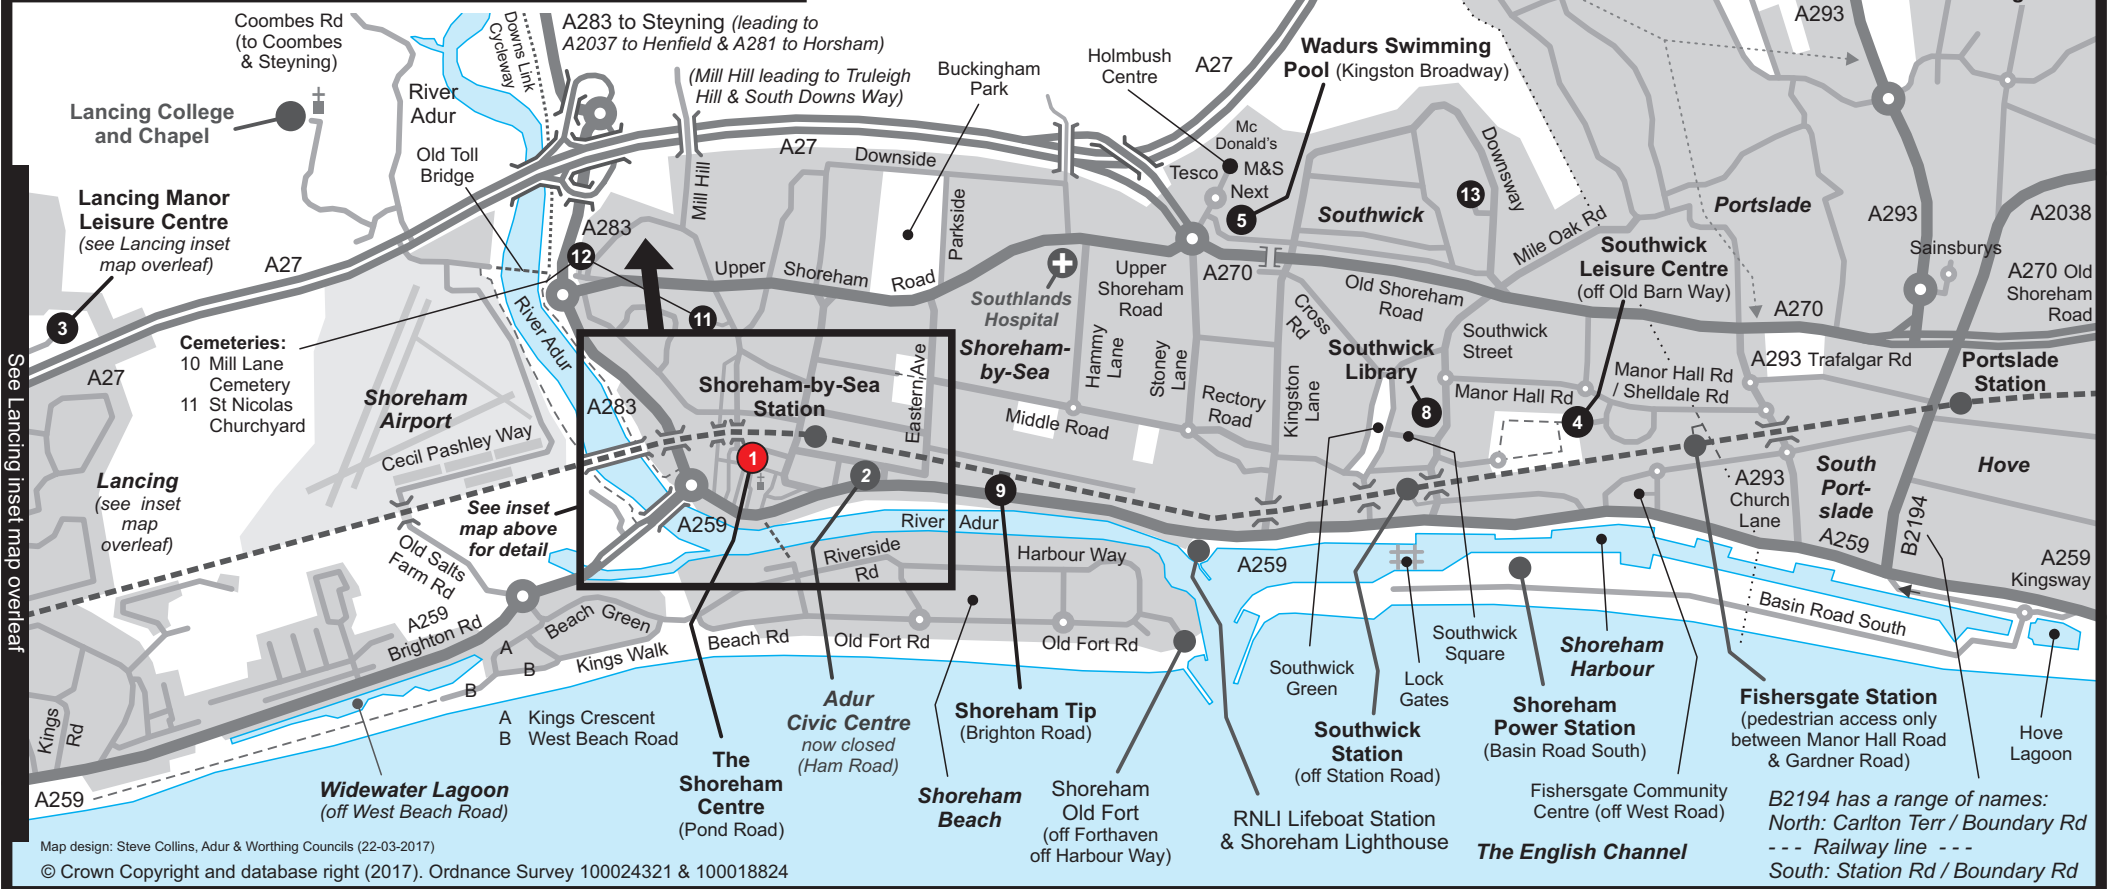

**Key to central street names:**

- 1 West Steet
  - 2 Ship Street
  - 3 John Street
  - 4 Middle Street (car park)
  - 5 Church Street
  - 6 East Street
  - 7 New Road
  - 8 North Street (car park)
  - 9 Pond Road
  - 10 Western Road
  - 11 St Mary's Road
  - 12 Brunswick Road
  - 13 Tarmount Lane (car park)
  - 14 Surry Street
  - 15 Hebe Road
  - 16 Raven's Road
  - 17 Queen's Place
  - 18 Rope Walk
  - 19 Southdown Road
- LC = railway level crossing

# Locations in Adur: Shoreham-by-Sea and Southwick

For full addresses and postcodes see overleaf

ADUR & WORTHING  
COUNCILS

See Lancing inset map overleaf

B2194 has a range of names:  
North: Carlton Terr / Boundary Rd  
--- Railway line ---  
South: Station Rd / Boundary Rd

## Addresses of locations in Adur (West Sussex)

includes: Lancing, Shoreham-by-Sea and Southwick

## Locations in Adur: Lancing

For more detail of Shoreham-by-Sea and Southwick please refer to the map overleaf

For more detail of Worthing please refer to the separate Worthing locations map

Key to North Lancing street names: