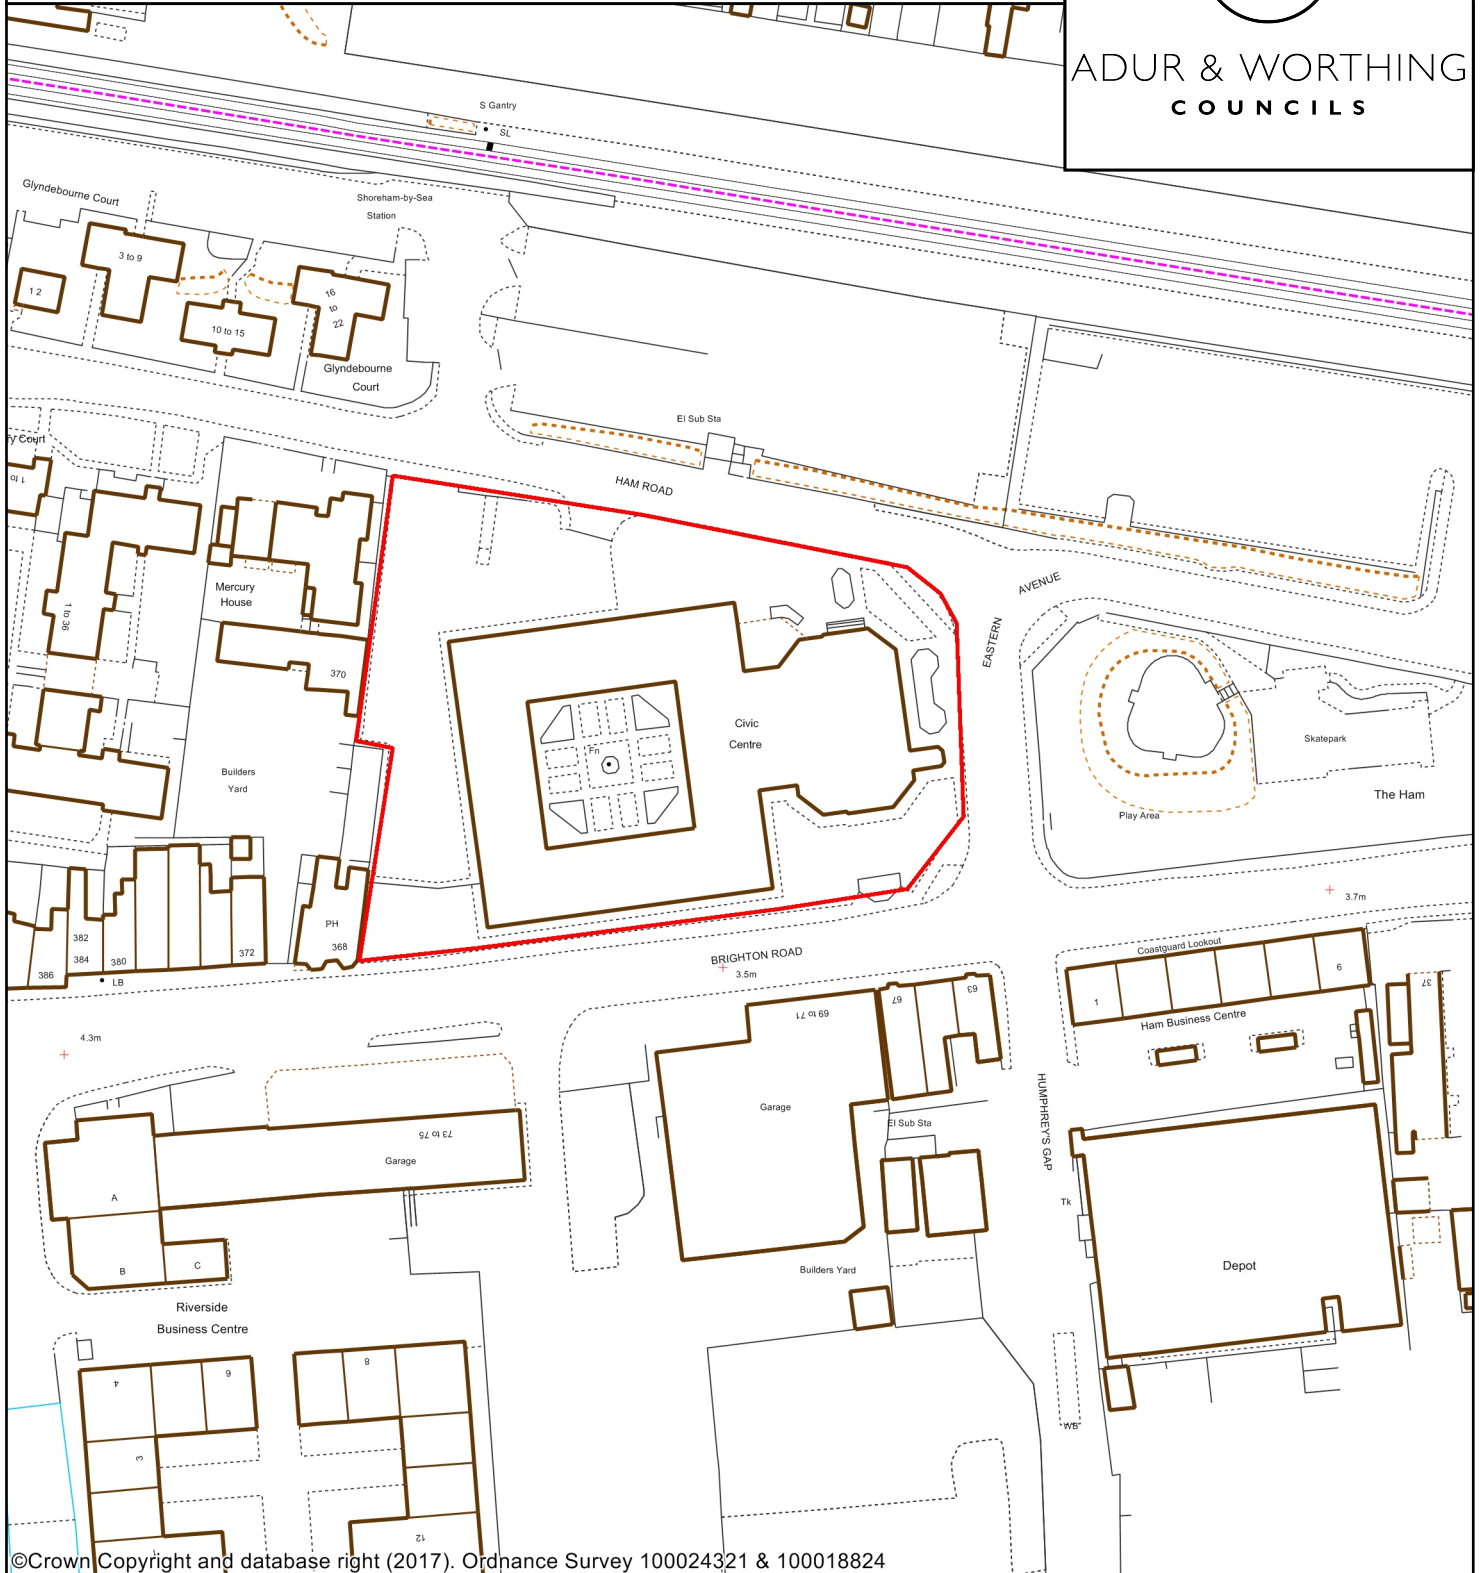

# ADCBR8 - Civic Centre, Ham Road, Shoreham-by-Sea

10 October 2017

ADUR & WORTHING  
COUNCILS

©Crown Copyright and database right (2017). Ordnance Survey 100024321 & 100018824

### Brown Field Sites

- ADCBR8
- Adur Worthing Boundary

### Boundaries

### Copyright:

This map is reproduced from Ordnance Survey material with the permission of Ordnance Survey on behalf of the Controller of Her Majesty's Stationery Office Crown Copyright. Unauthorised reproduction infringes Crown copyright and may lead to prosecution or civil proceedings. Licence Number 100024321 & 100018824, 2017