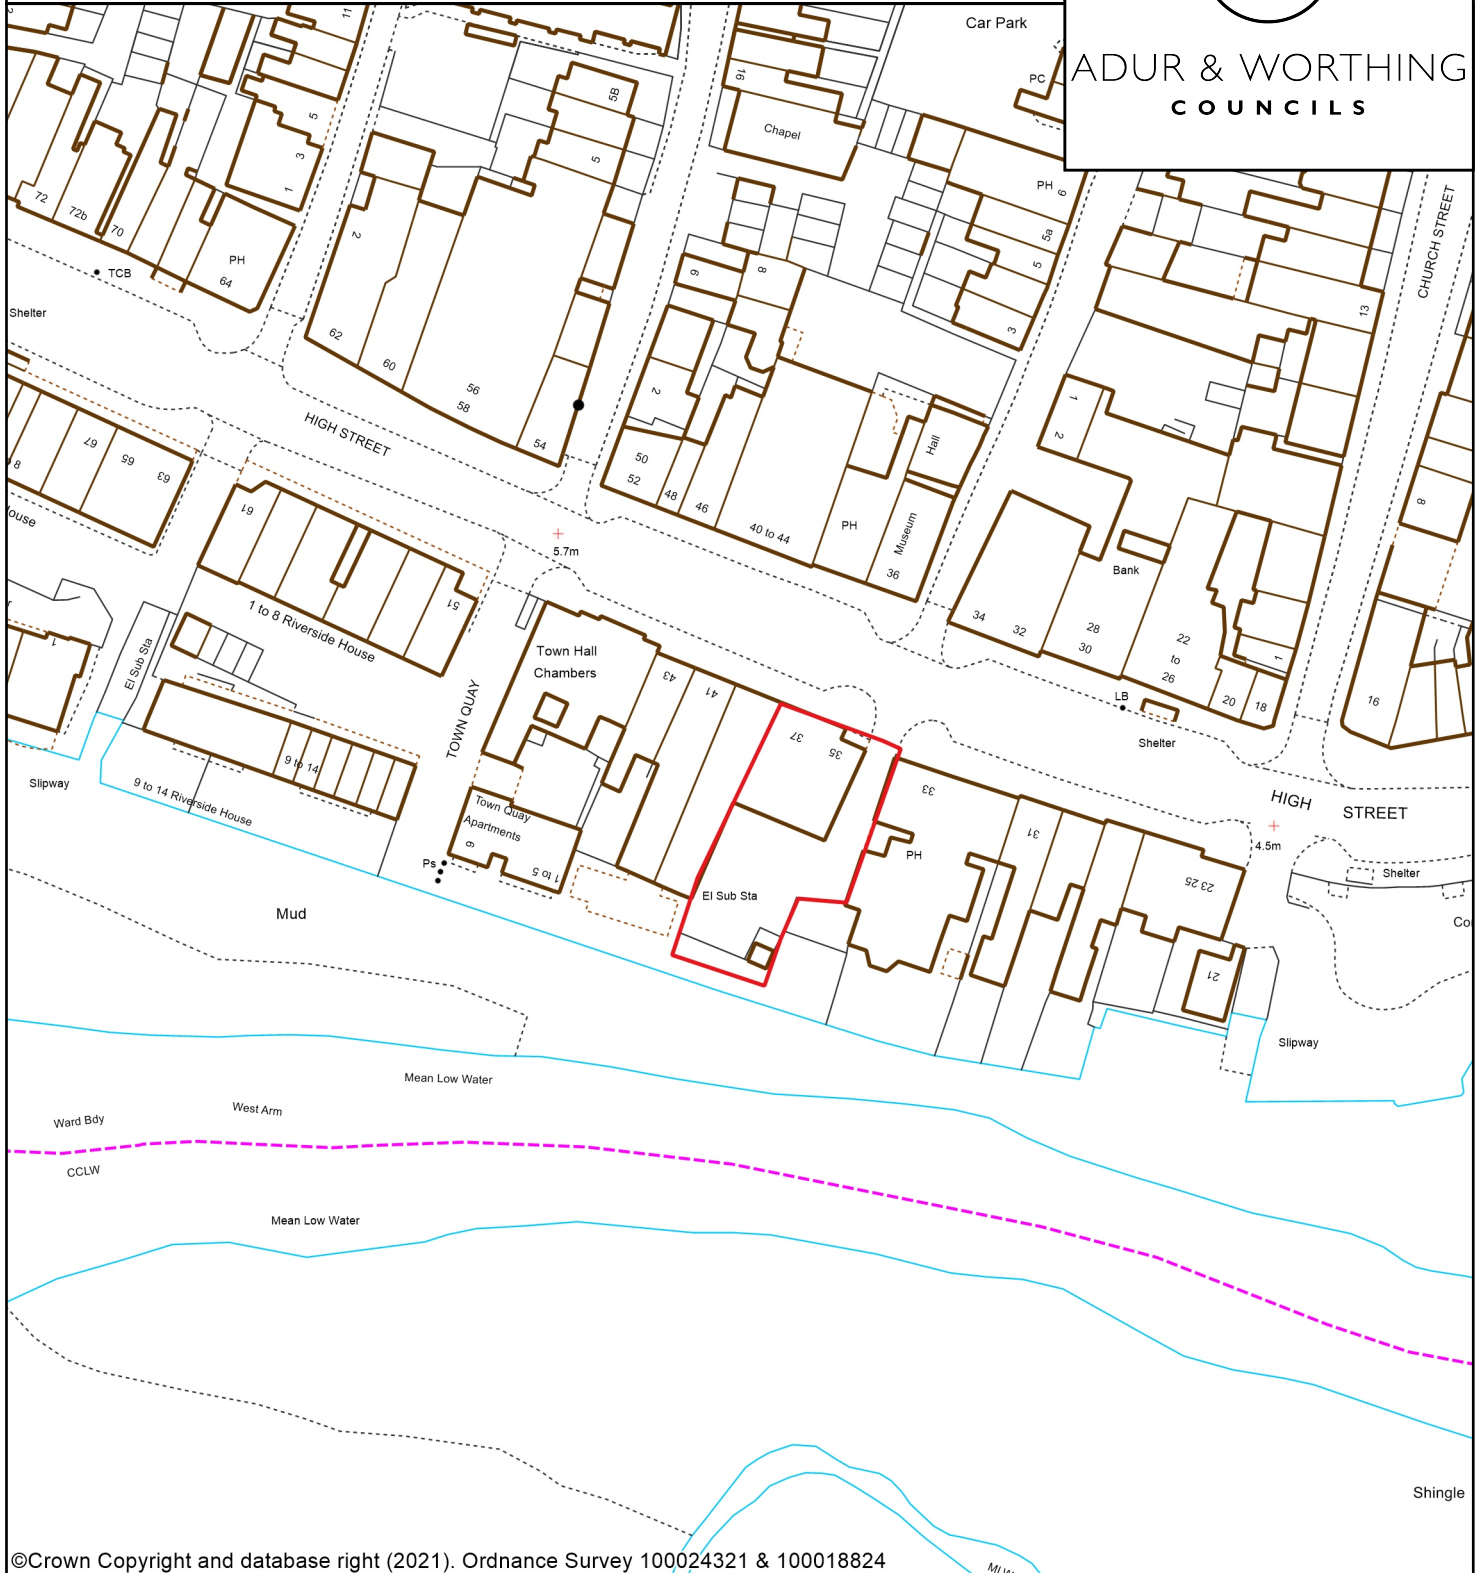

ADCBR29
35-37 High Street, Shoreham By Sea

ADUR & WORTHING
COUNCILS

©Crown Copyright and database right (2021). Ordnance Survey 100024321 & 100018824

- Brown Field Sites
 - Adur Worthing Boundary
- Boundaries

Copyright:
This map is reproduced from Ordnance Survey material with the permission of Ordnance Survey on behalf of the Controller of Her Majesty's Stationery Office Crown Copyright. Unauthorised reproduction infringes Crown copyright and may lead to prosecution or civil proceedings. Licence Number 100024321 & 100018824, 2018