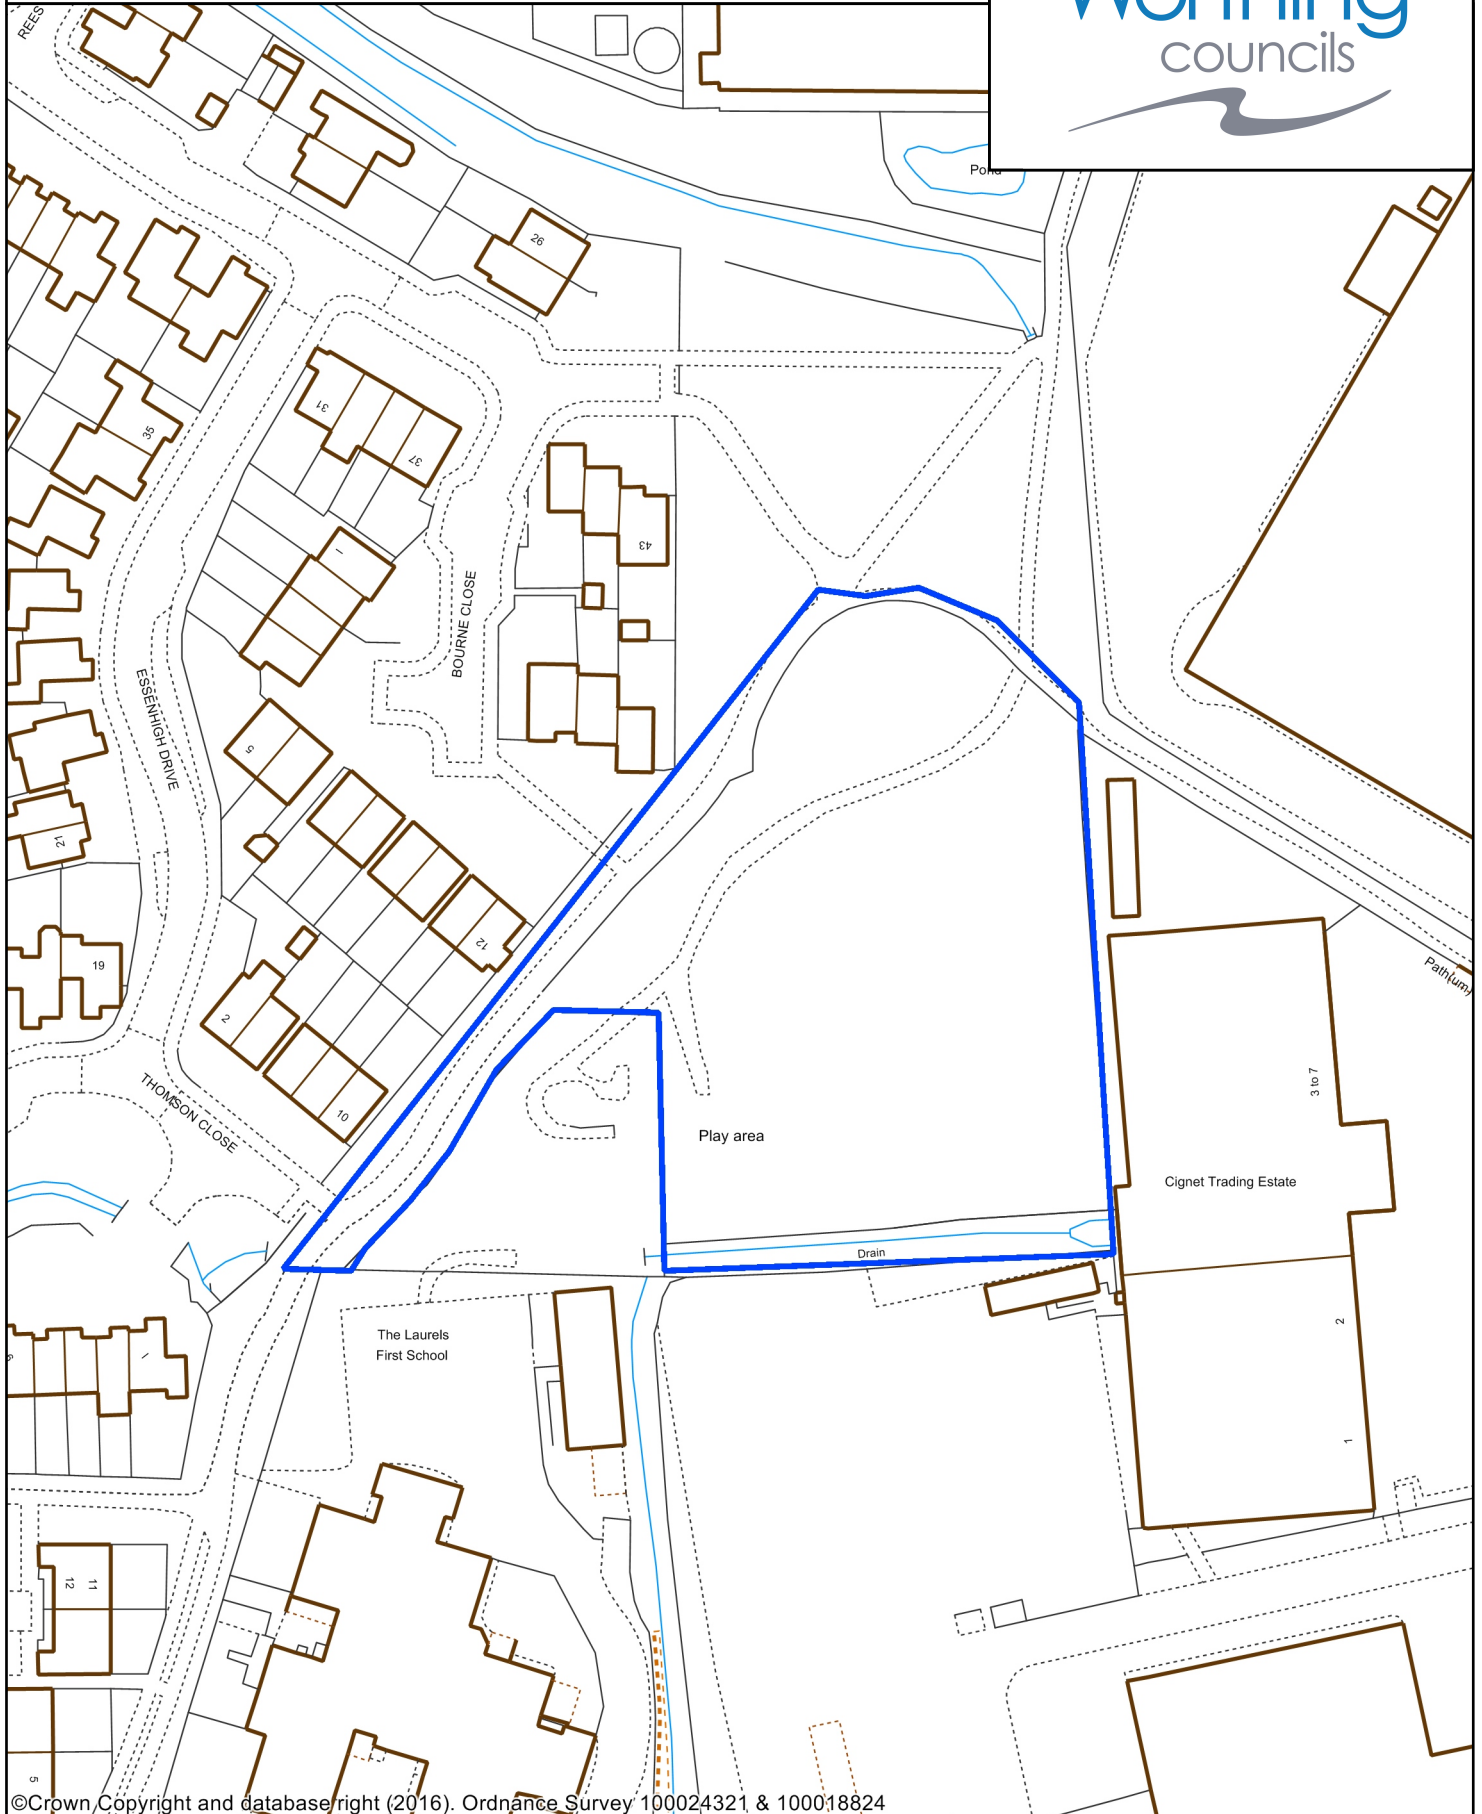

Site: Bourne Close Playground, Bourne Close, Worthing

29 April 2016

©Crown Copyright and database right (2016). Ordnance Survey 100024321 & 100018824

Public Space Protection Order - Dog Control in Worthing,

Dogs to be on leads - within land edged red,
Dog exclusion area – within land edged blue

Copyright:

This map is reproduced from Ordnance Survey material with the permission of Ordnance Survey on behalf of the Controller of Her Majesty's Stationery Office Crown Copyright. Unauthorised reproduction infringes Crown copyright and may lead to prosecution or civil proceedings. Licence Number 100024321 & 100018824, 2016