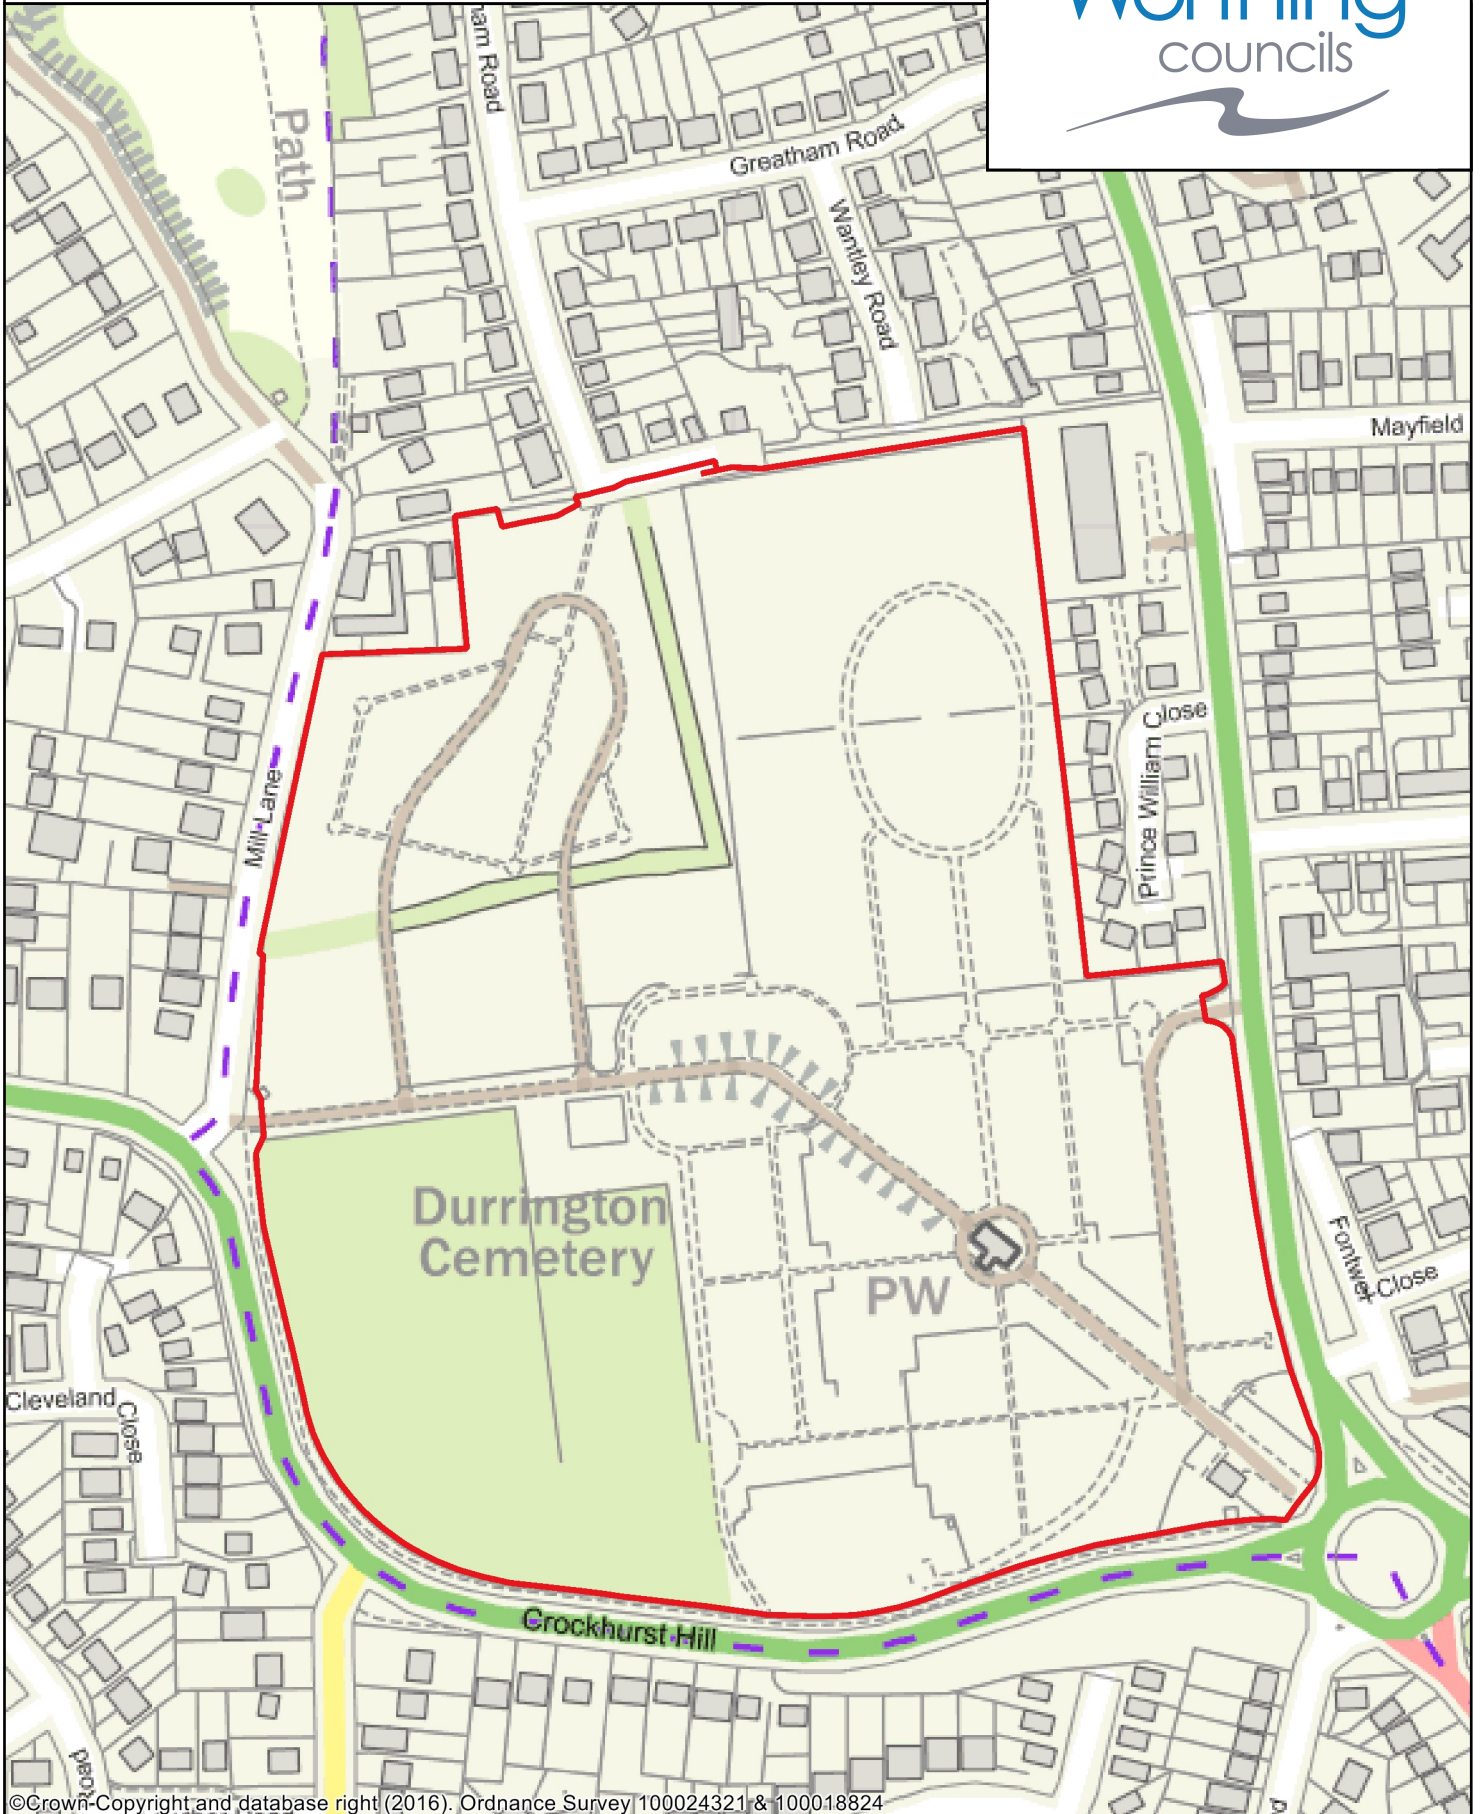

Site: Durrington Cemetery, Findon Road, Worthing

14 July 2016

©Crown-Copyright and database right (2016). Ordnance Survey 100024321 & 100018824

Public Space Protection Order - Dog Control in Worthing,

Dogs to be on leads - within land edged red,
Dog exclusion area - within land edged blue

Copyright:

This map is reproduced from Ordnance Survey material with the permission of Ordnance Survey on behalf of the Controller of Her Majesty's Stationery Office Crown Copyright. Unauthorised reproduction infringes Crown copyright and may lead to prosecution or civil proceedings. Licence Number 100024321 & 100018824, 2016