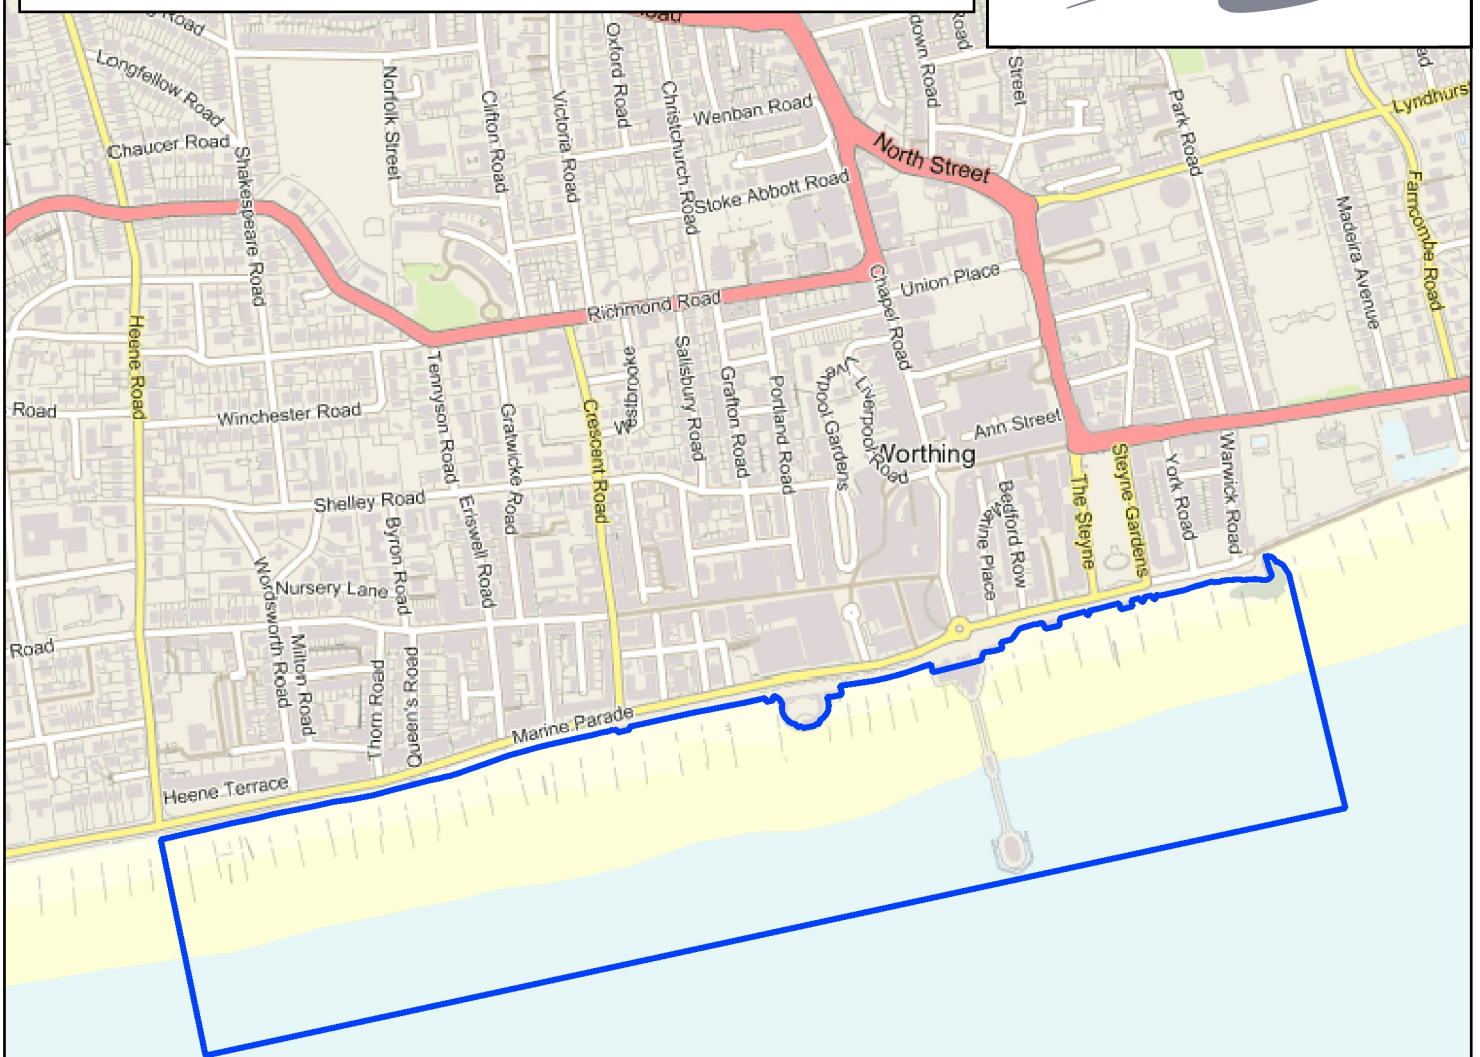

Site: Beach west of Splash Point to east of Heene Road

11 May 2016

Dog Exclusion area applies from 1st May to 30th September from edge of the promenade to the sea

©Crown Copyright and database right (2016). Ordnance Survey 100024321 & 100018824

Public Space Protection Order - Dog Control in Worthing,

Dogs to be on leads - within land edged red,
Dog exclusion area – within land edged blue

Copyright:

This map is reproduced from Ordnance Survey material with the permission of Ordnance Survey on behalf of the Controller of Her Majesty's Stationery Office Crown Copyright. Unauthorised reproduction infringes Crown copyright and may lead to prosecution or civil proceedings. Licence Number 100024321 & 100018824, 2016