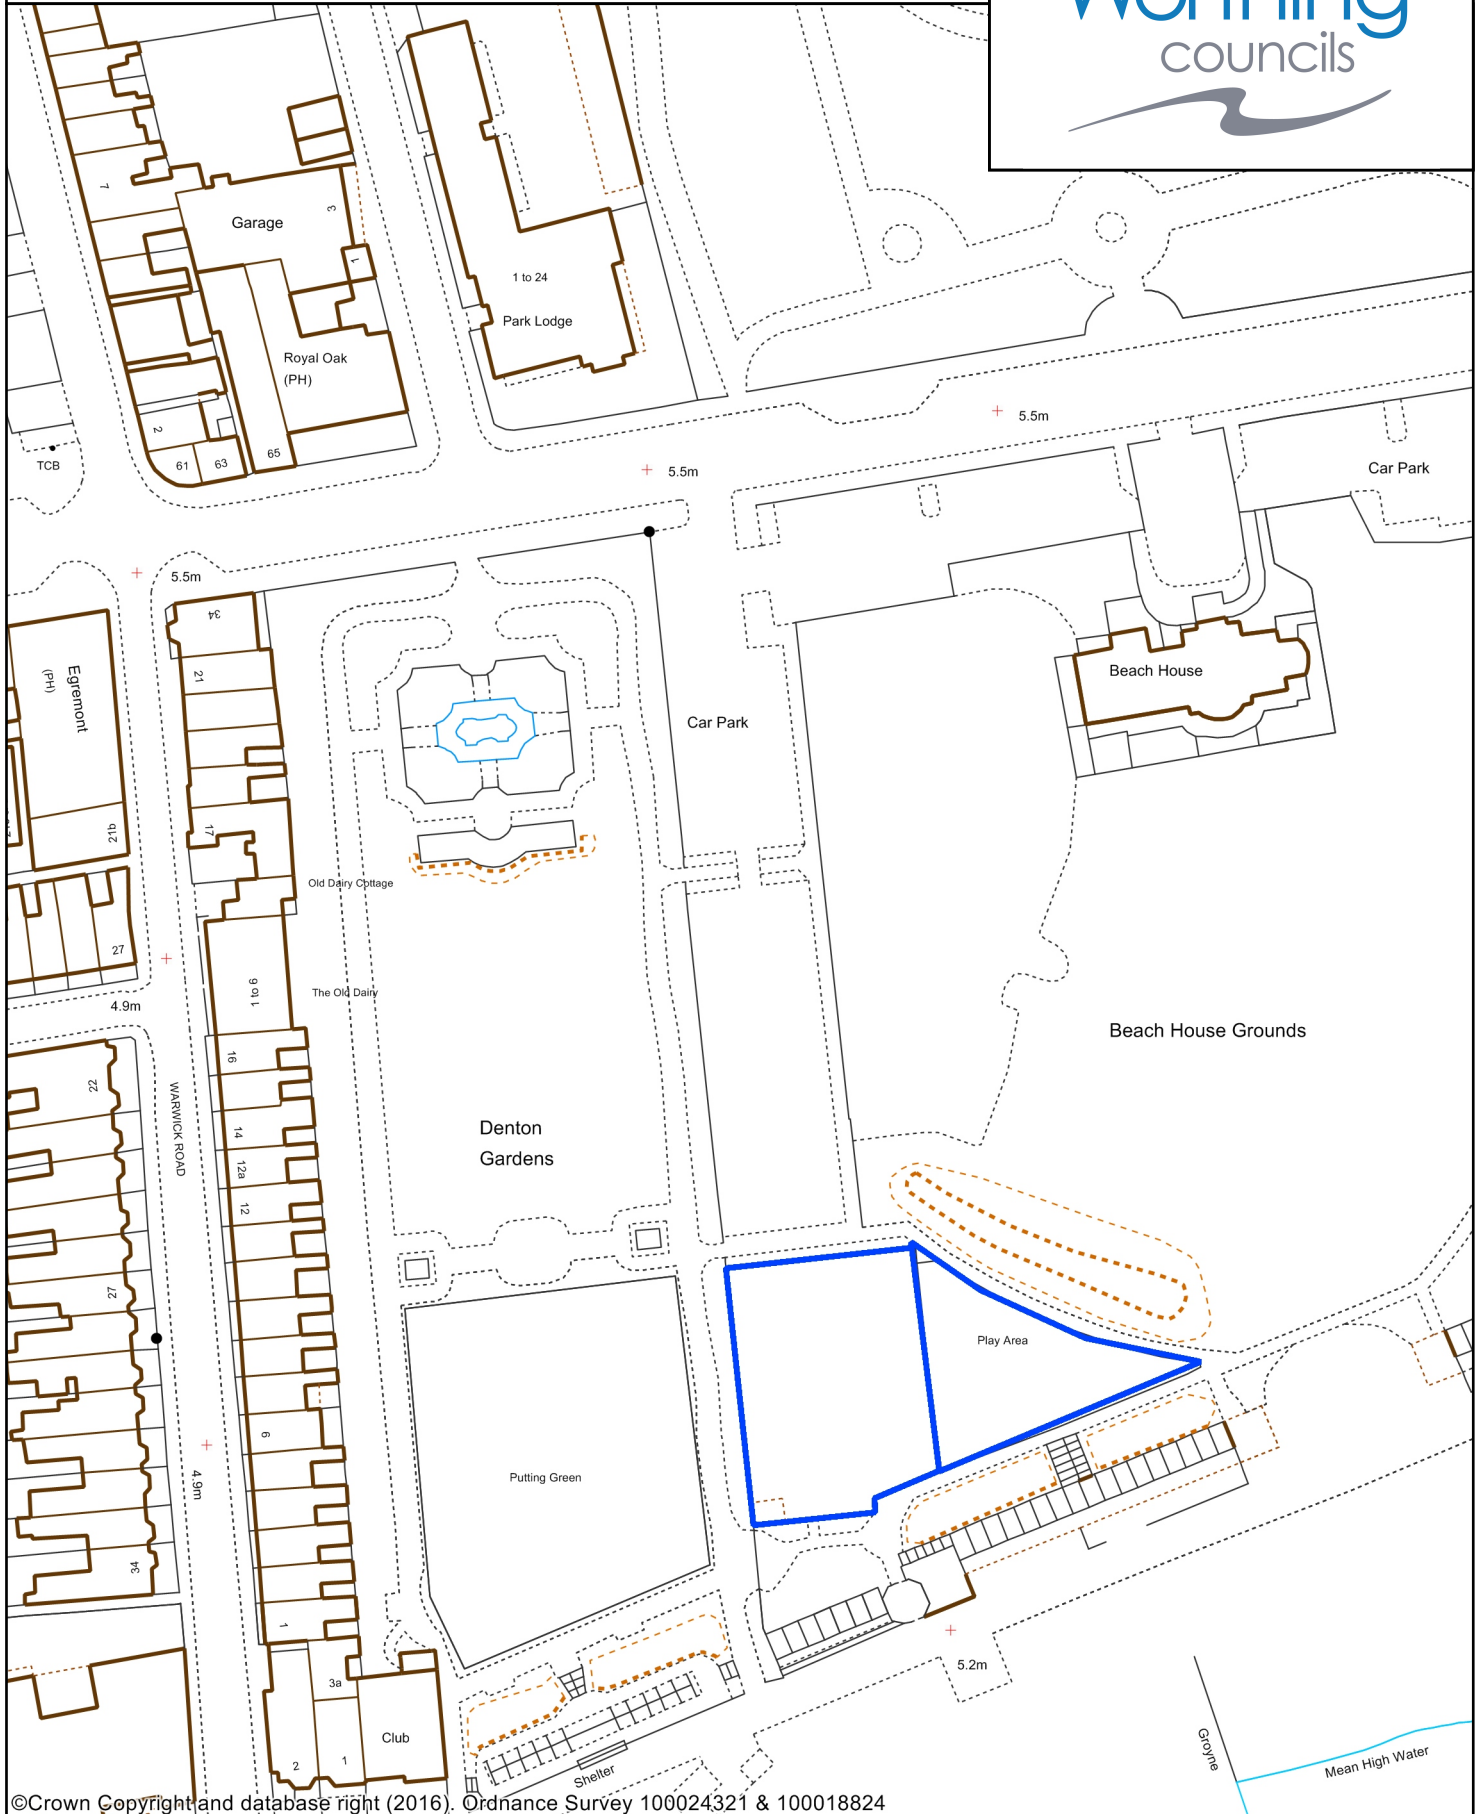

Site: Beach west of Splash Point to east of Heene Road

11 May 2016

Dog Exclusion area applies from 1st May to 30th September from edge of the promenade to the sea

©Crown Copyright and database right (2016). Ordnance Survey 100024321 & 100018824

Public Space Protection Order - Dog Control in Worthing,

Dogs to be on leads - within land edged red,
Dog exclusion area – within land edged blue

Copyright:

This map is reproduced from Ordnance Survey material with the permission of Ordnance Survey on behalf of the Controller of Her Majesty's Stationery Office Crown Copyright. Unauthorised reproduction infringes Crown copyright and may lead to prosecution or civil proceedings. Licence Number 100024321 & 100018824, 2016

Site: Beach House Grounds Play Area & Sand Volleyball Court

14 July 2016

©Crown Copyright and database right (2016). Ordnance Survey 100024321 & 100018824

Public Space Protection Order - Dog Control in Worthing,