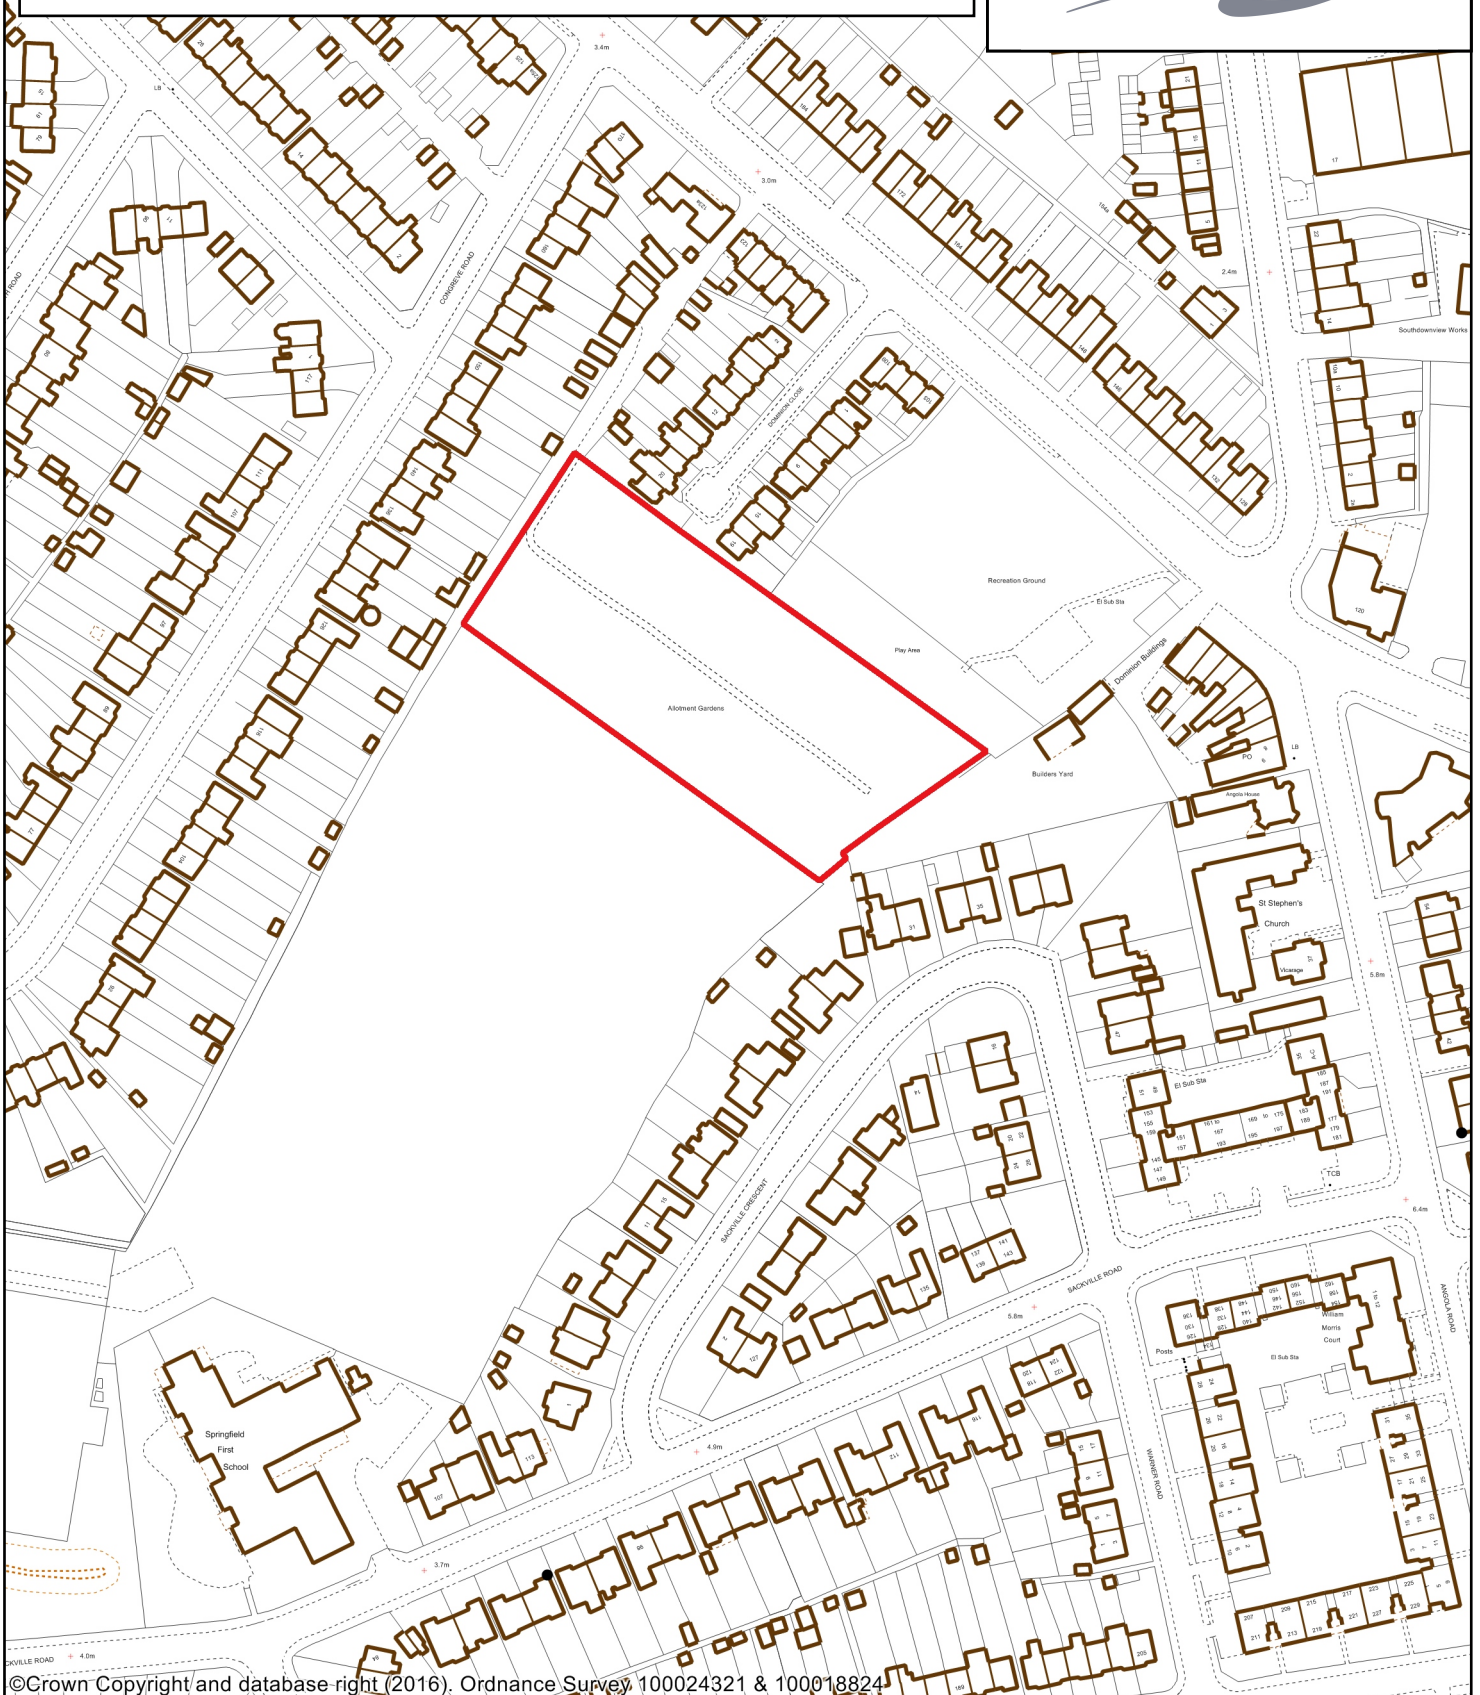

Copyright:

This map is reproduced from Ordnance Survey material with the permission of Ordnance Survey on behalf of the Controller of Her Majesty's Stationery Office Crown Copyright. Unauthorised reproduction infringes Crown copyright and may lead to prosecution or civil proceedings. Licence Number 100024321 & 100018824, 2016

Site: Dominion Road Allotments

29 April 2016

Allotment Land North of Springfield First School and adjacent to Dominion Road Open Space and accessed from Dominion Road

©Crown Copyright and database right (2016). Ordnance Survey 100024321 & 100018824