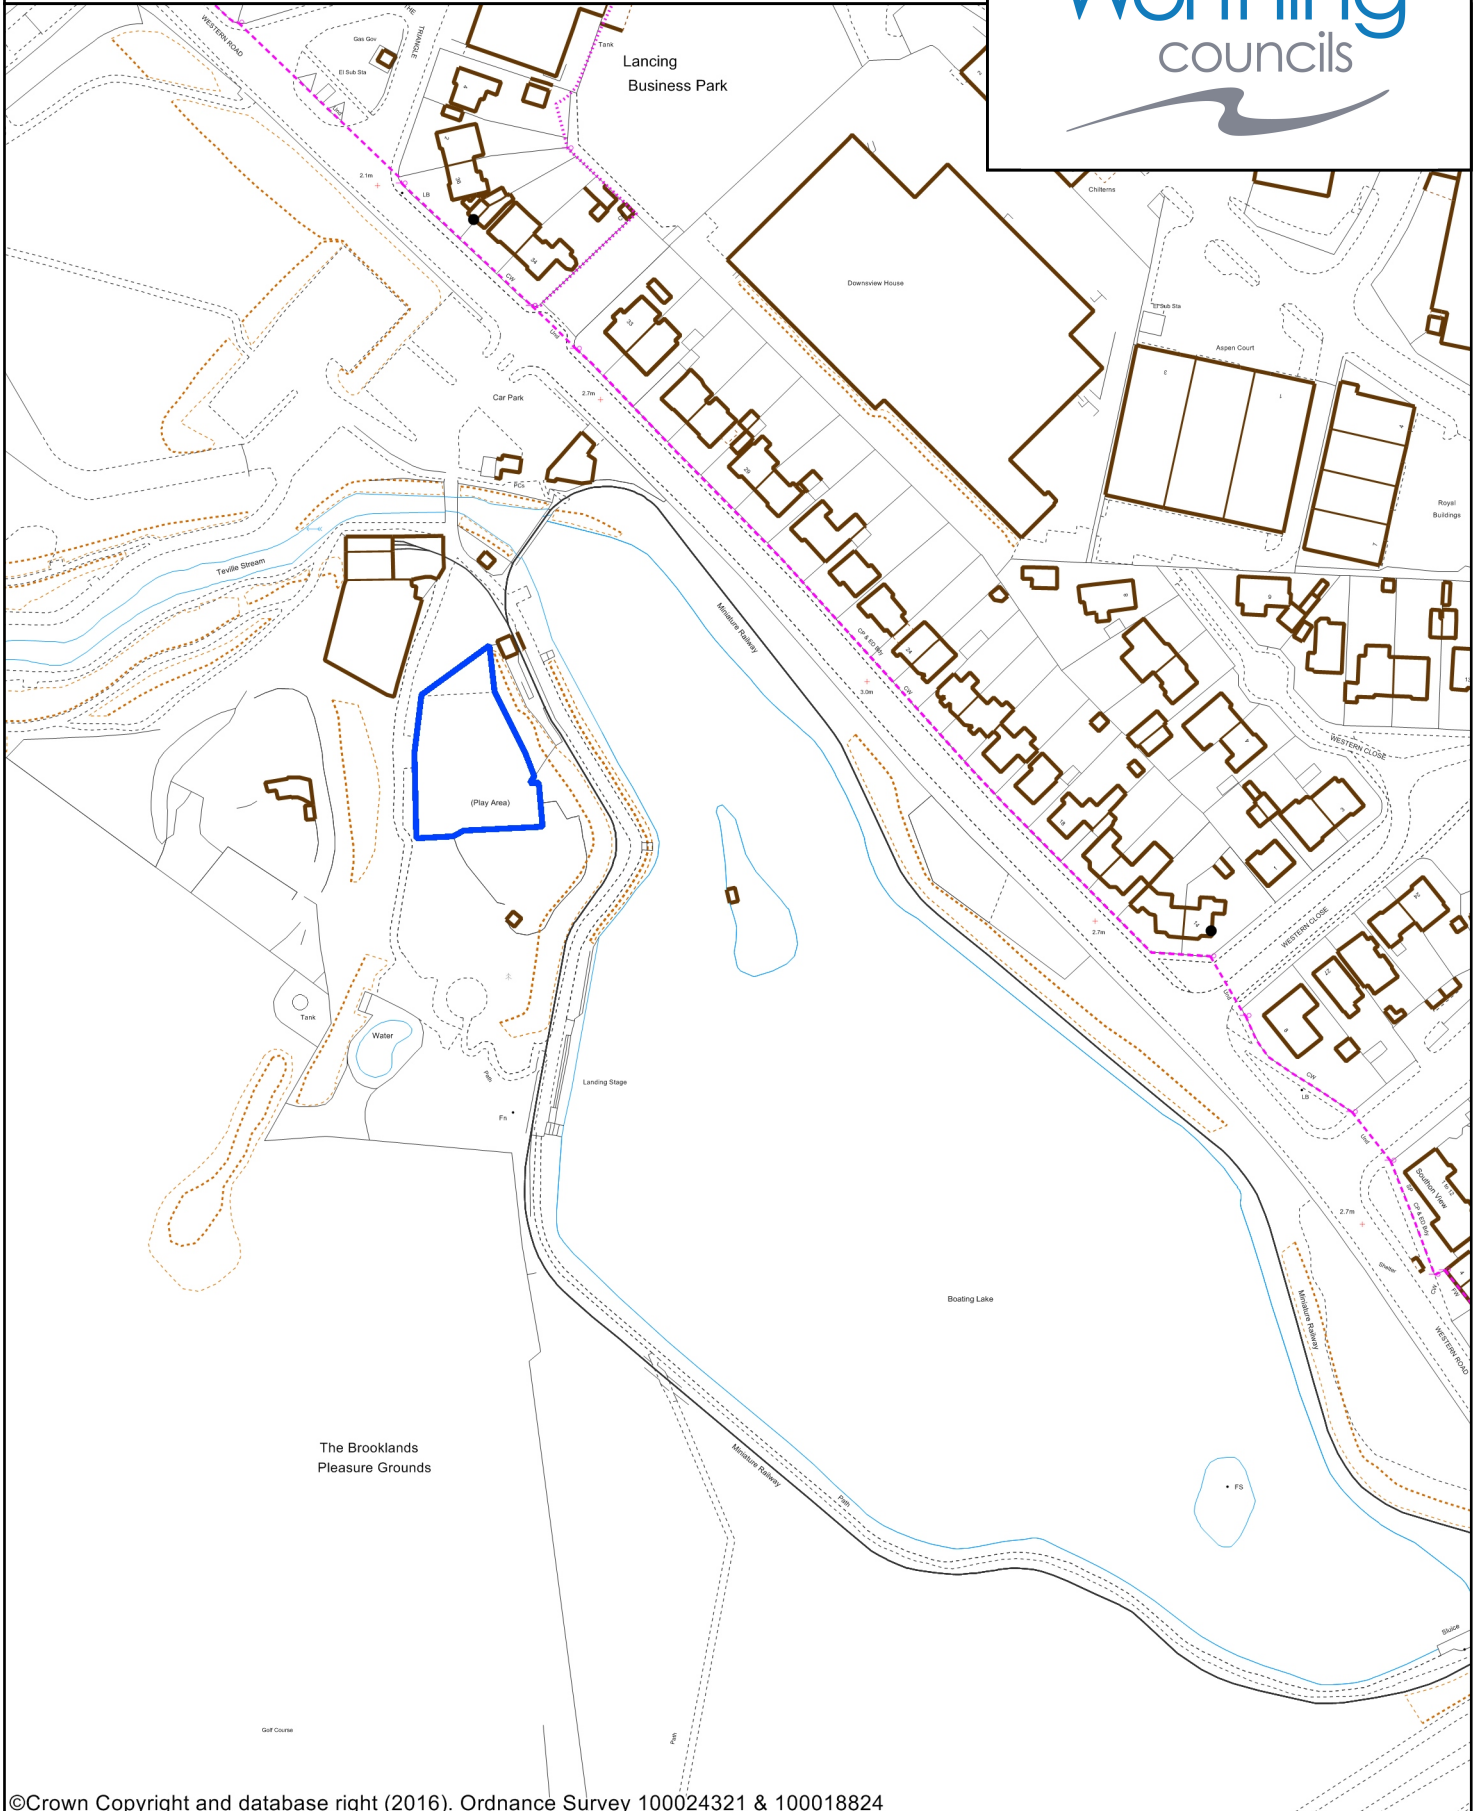

Site: Brooklands Park Play Area, Western Road, Worthing

28 June 2016

©Crown Copyright and database right (2016). Ordnance Survey 100024321 & 100018824

Public Space Protection Order - Dog Control in Worthing,

Dogs to be on leads - within land edged red,
Dog exclusion area – within land edged blue

Copyright:

This map is reproduced from Ordnance Survey material with the permission of Ordnance Survey on behalf of the Controller of Her Majesty's Stationery Office Crown Copyright. Unauthorised reproduction infringes Crown copyright and may lead to prosecution or civil proceedings. Licence Number 100024321 & 100018824, 2016