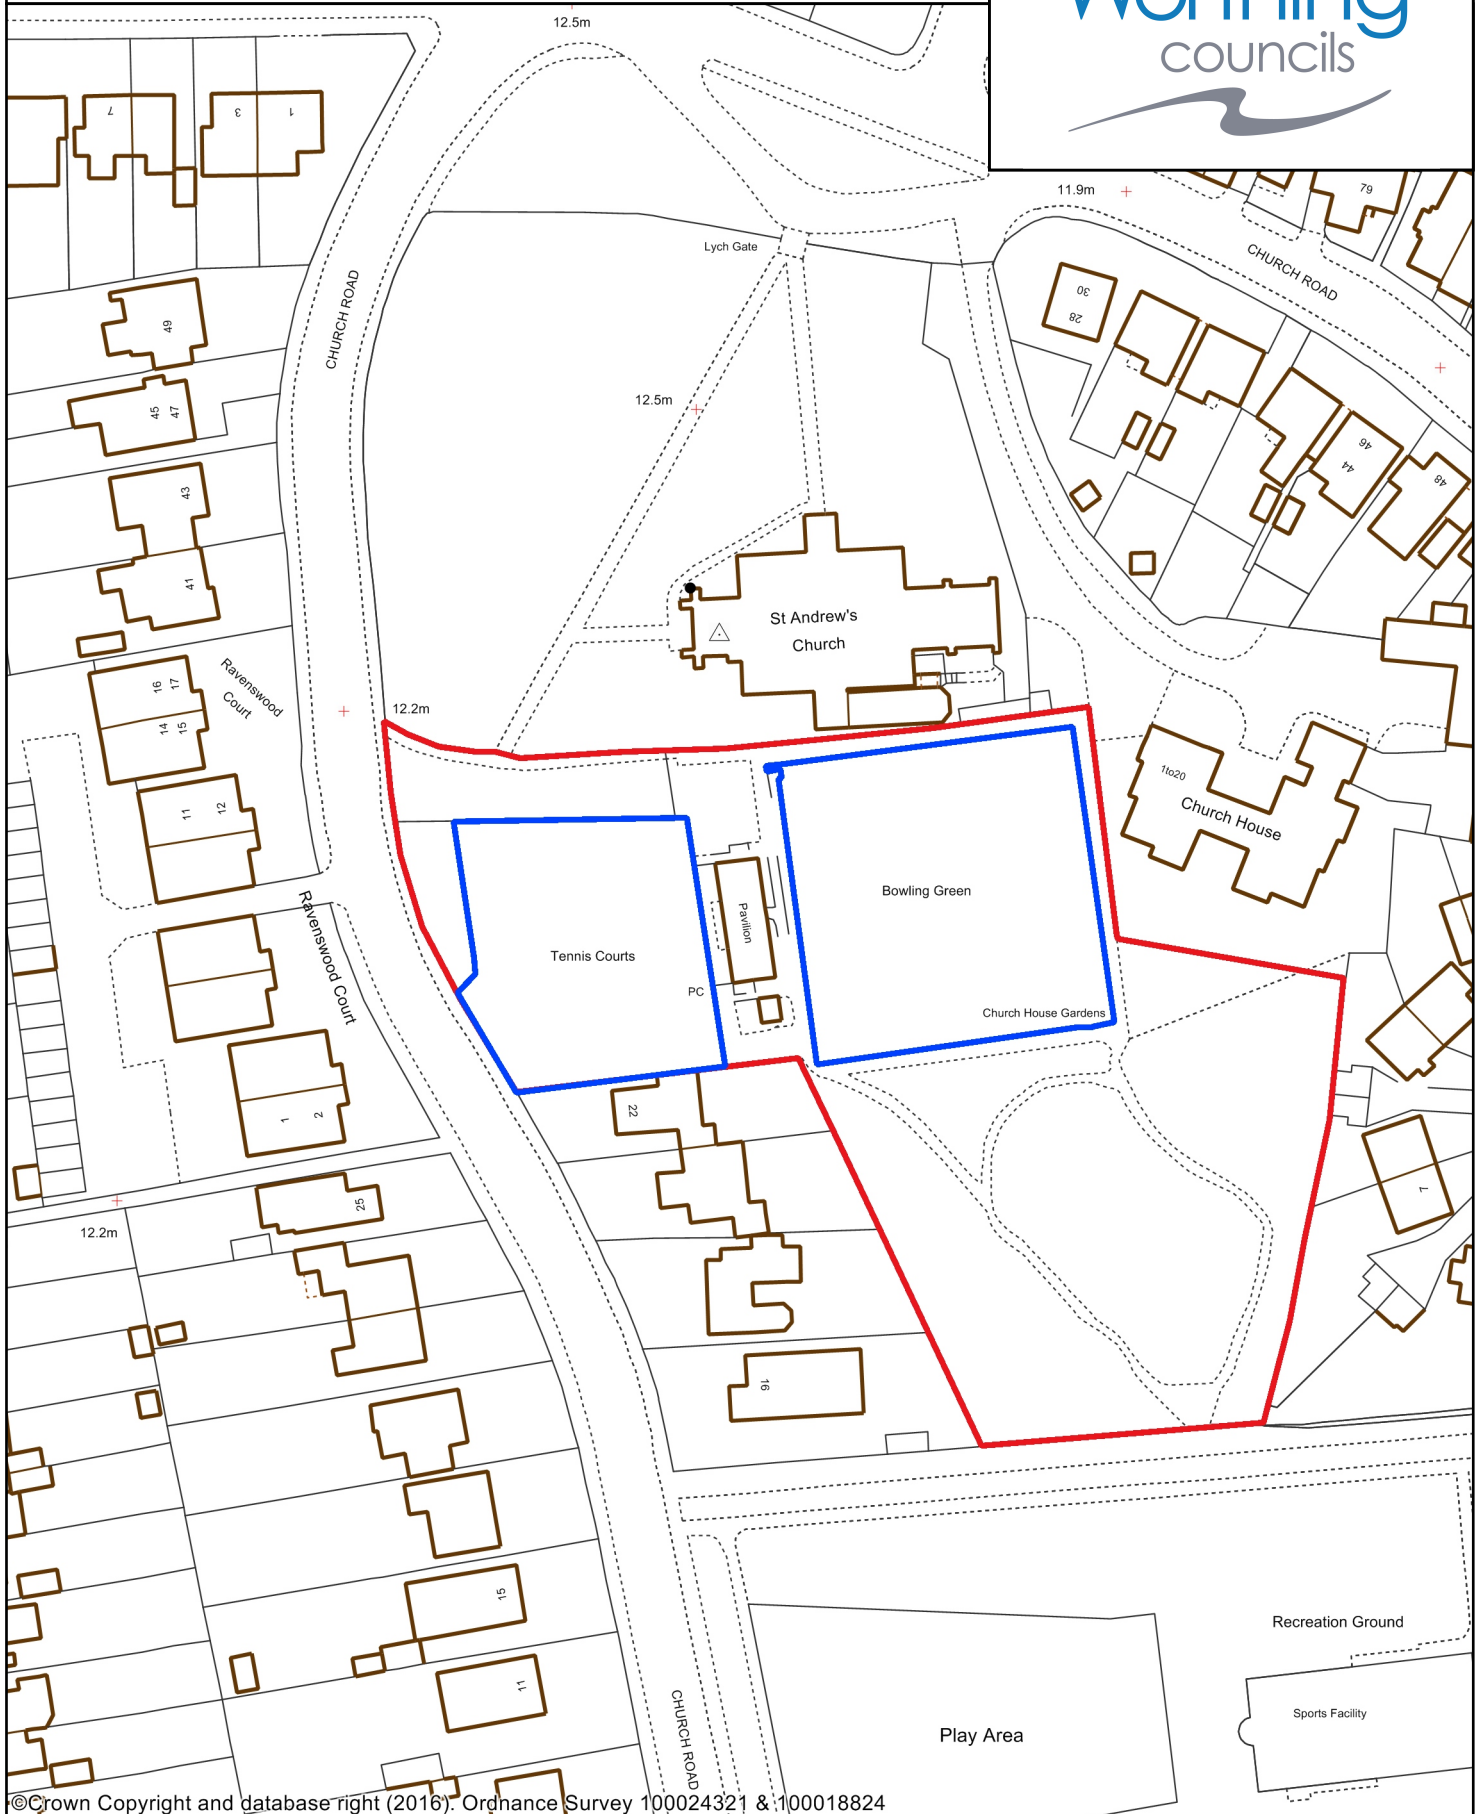

Site: Church House Grounds, Church Road, Tarring, Worthing

03 May 2016

©Crown Copyright and database right (2016). Ordnance Survey 100024321 & 100018824

Public Space Protection Order - Dog Control in Worthing,
Dogs to be on leads - within land edged red,
Dog exclusion area - within land edged blue

Copyright:
This map is reproduced from Ordnance Survey material with the permission of Ordnance Survey on behalf of the Controller of Her Majesty's Stationery Office Crown Copyright. Unauthorised reproduction infringes Crown copyright and may lead to prosecution or civil proceedings. Licence Number 100024321 & 100018824, 2016