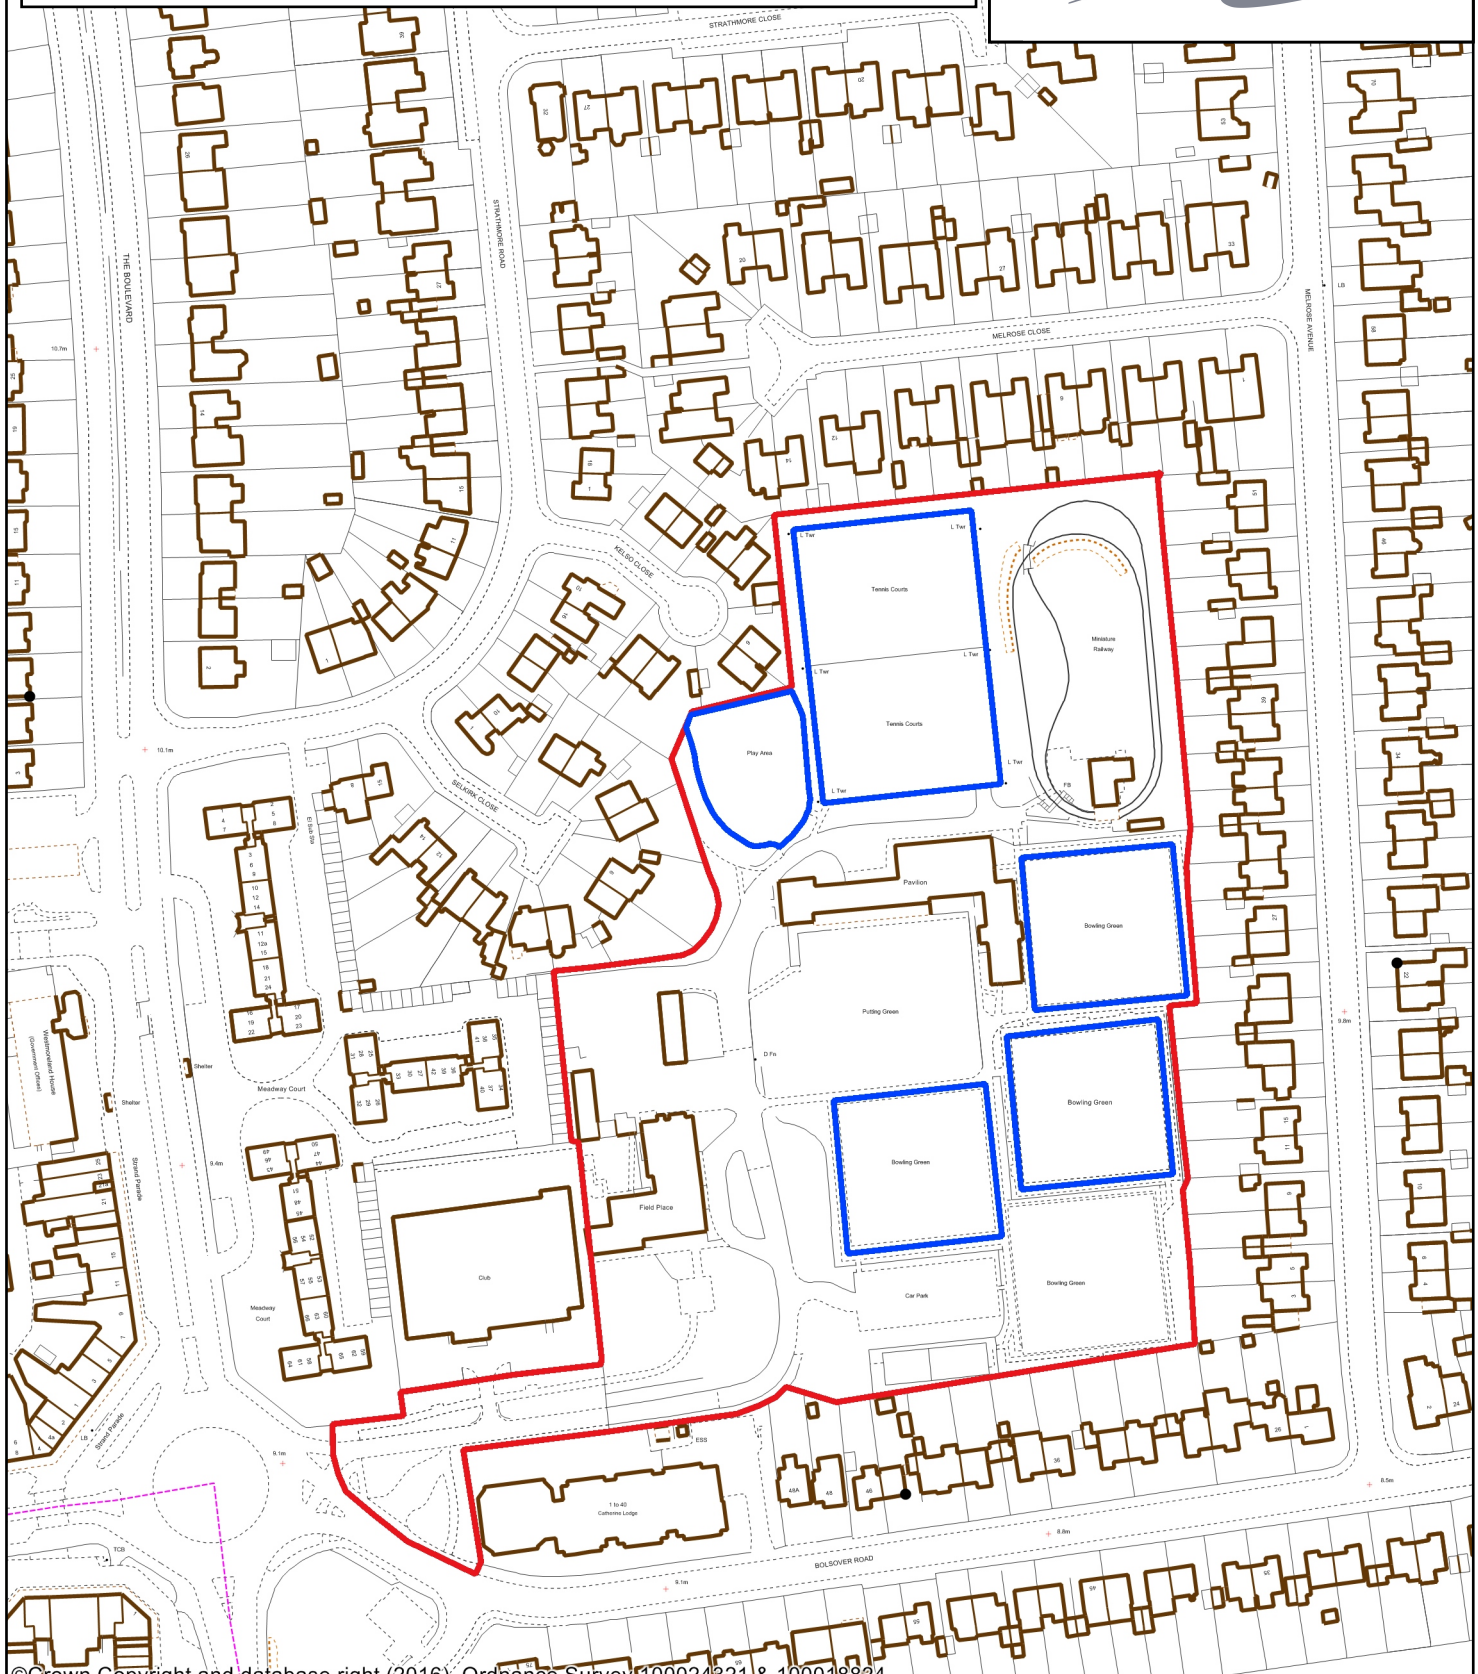

Site: Durrington Recreation Ground Play Area, Rogate Road, Worthing

30 April 2016

Adur &
Worthing
councils

©Crown Copyright and database right (2016). ©Ordnance Survey 100024321 & 100018824

Public Space Protection Order - Dog Control in Worthing,
Dogs to be on leads - within land edged red,
Dog exclusion area – within land edged blue

Copyright:

This map is reproduced from Ordnance Survey material with the permission of Ordnance Survey on behalf of the Controller of Her Majesty's Stationery Office Crown Copyright. Unauthorised reproduction infringes Crown copyright and may lead to prosecution or civil proceedings. Licence Number 100024321 & 100018824, 2016

Site: Field Place, The Boulevard, Worthing

03 May 2016

Land with Melrose Avenue to the East, The Boulevard to the West, Bolsover Road to the South and Melrose Close to the North

©Crown Copyright and database right (2016). Ordnance Survey 100024321 & 100018824