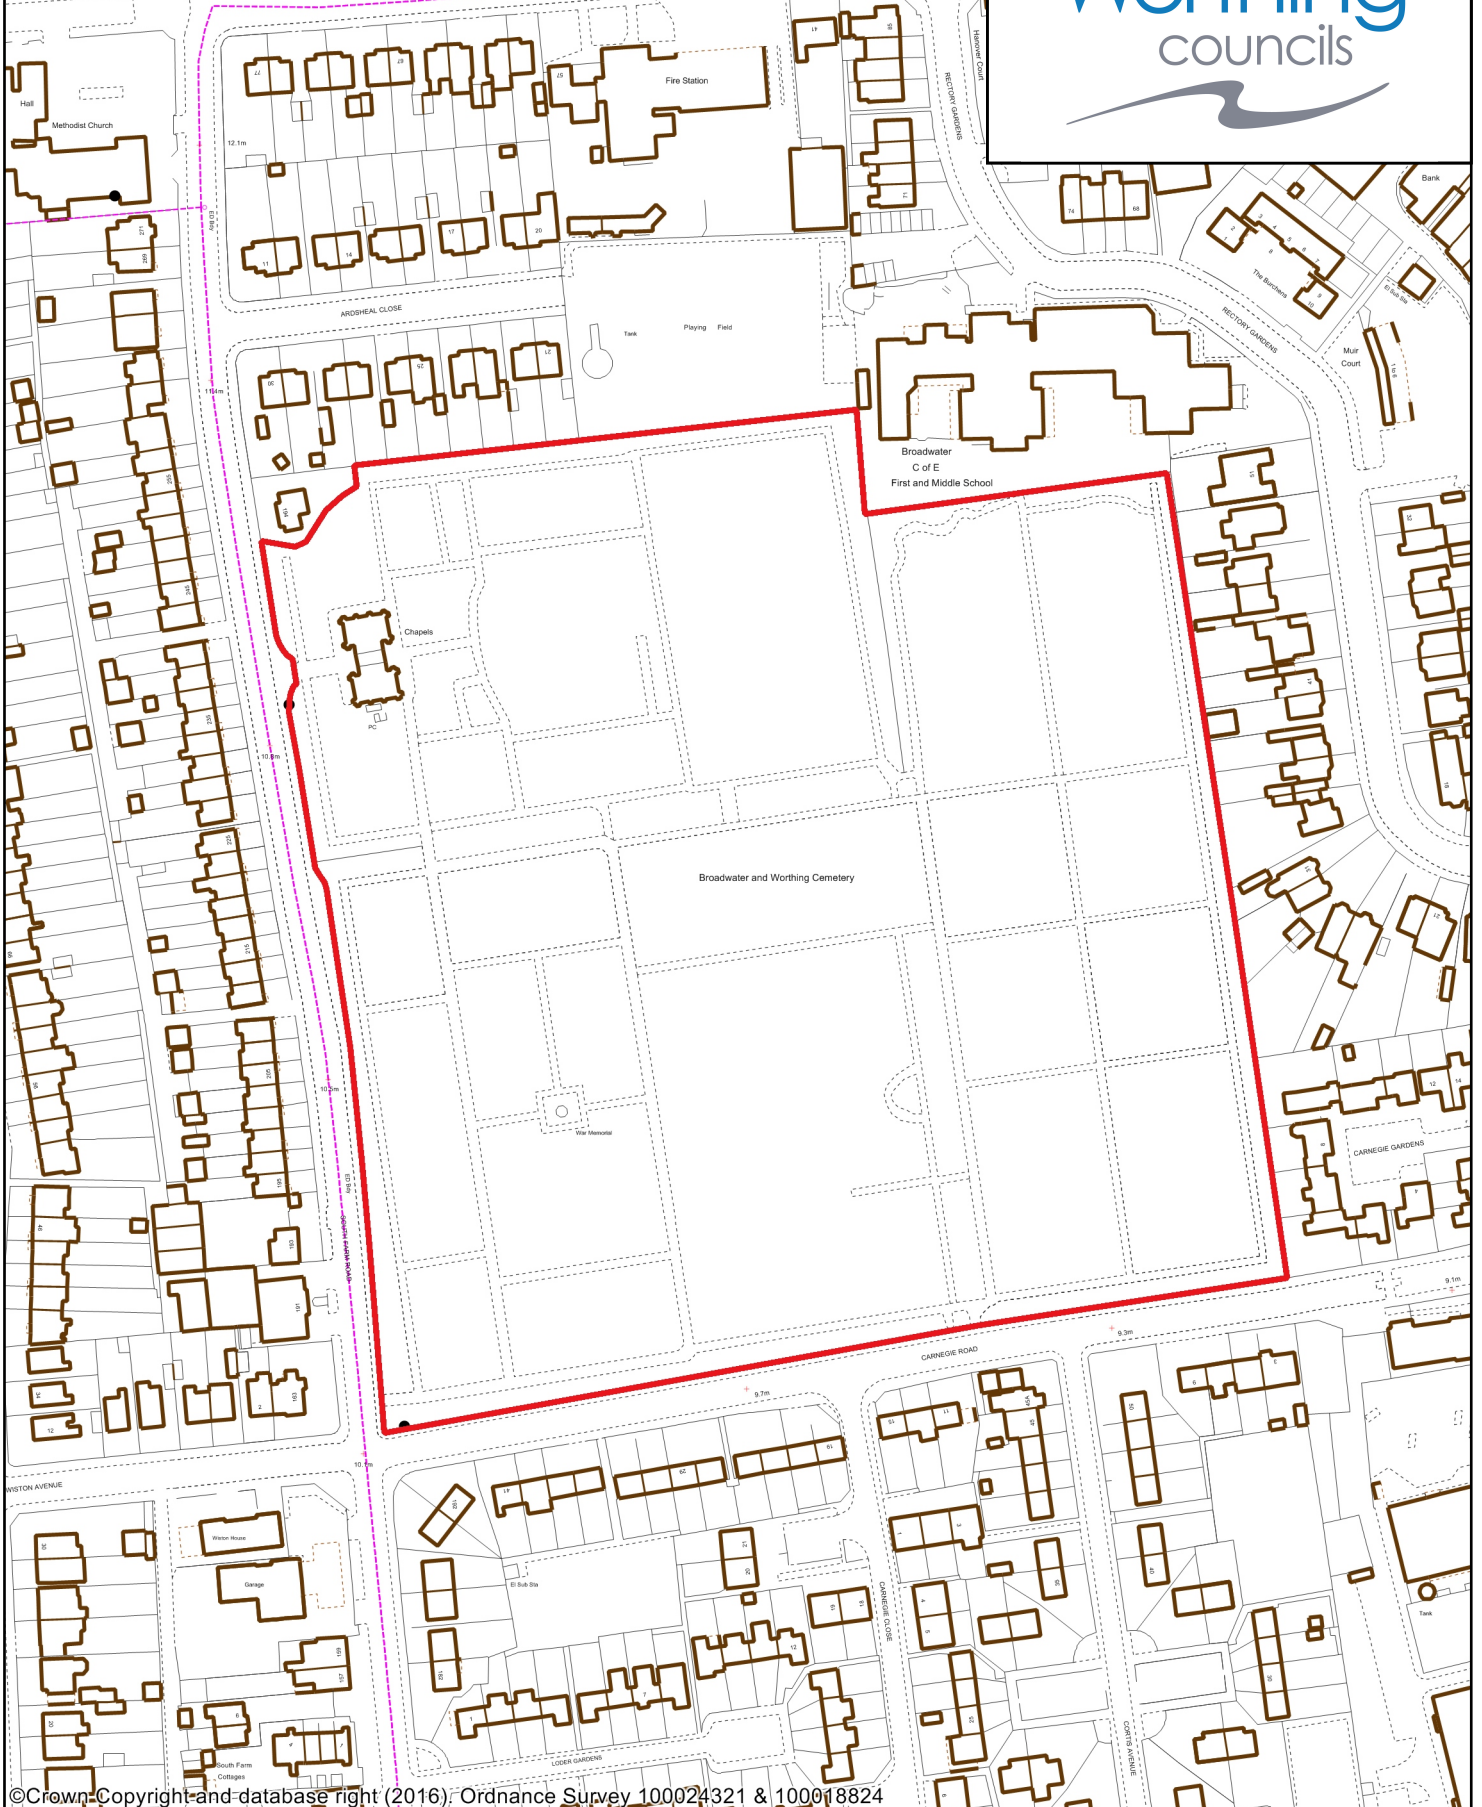

Site: Bourne Close Playground, Bourne Close, Worthing

29 April 2016

©Crown Copyright and database right (2016). Ordnance Survey 100024321 & 100018824

Public Space Protection Order - Dog Control in Worthing,

Dogs to be on leads - within land edged red,
Dog exclusion area – within land edged blue

Copyright:

This map is reproduced from Ordnance Survey material with the permission of Ordnance Survey on behalf of the Controller of Her Majesty's Stationery Office Crown Copyright. Unauthorised reproduction infringes Crown copyright and may lead to prosecution or civil proceedings. Licence Number 100024321 & 100018824, 2016

Site: Broadwater Cemetery, South Farm Road, Worthing

29 April 2016

©Crown Copyright and database right (2016); Ordnance Survey 100024321 & 100018824

Public Space Protection Order - Dog Control in Worthing,